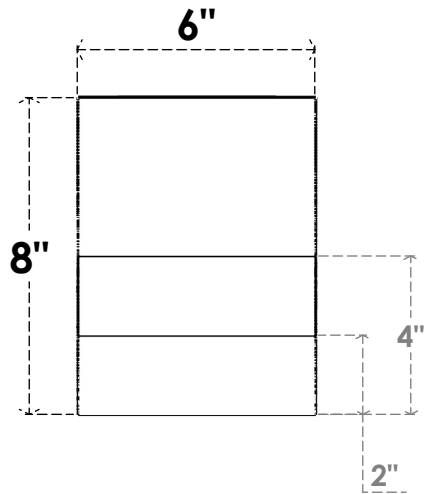

ITEM NUMBER: RFTURO060X08000X20000X008GRN00RCPR

6"W X 8"H X 20"L TIMBERTHANE ROUGH CEDAR GREENSBORO FAUX WOOD OPEN RAFTER TAIL, 8"L END, PRIMED TAN

SIDE PROFILE

FRONT PROFILE

ISOMETRIC

GENERATED DATE : 03/02/2023