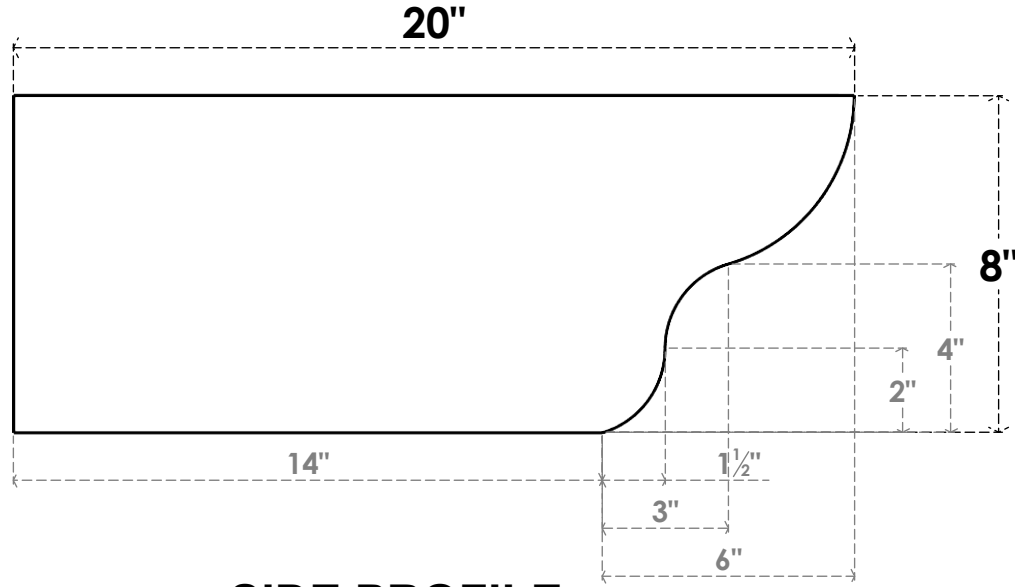

ITEM NUMBER: RFTURO060X08000X20000X008GRN00RCPR

6"W X 8"H X 20"L TIMBERTHANE ROUGH CEDAR GREENSBORO FAUX WOOD OPEN RAFTER TAIL, 8"L END, PRIMED TAN

SIDE PROFILE

FRONT PROFILE

ISOMETRIC

GENERATED DATE : 03/02/2023