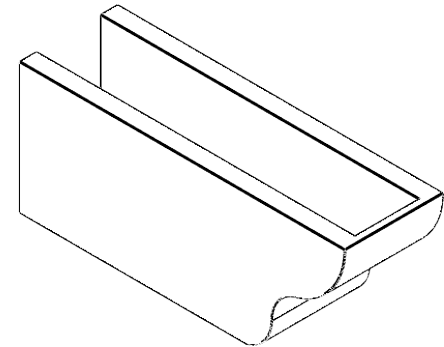

ITEM NUMBER: RFTURO060X08000X20000X008GRN00RCPR

6"W X 8"H X 20"L TIMBERTHANE ROUGH CEDAR GREENSBORO FAUX WOOD OPEN RAFTER TAIL, 8"L END, PRIMED TAN

SIDE PROFILE

FRONT PROFILE

ISOMETRIC

GENERATED DATE : 03/02/2023

EKENA MILLWORK
2300 WEST MAIN ST.
CLARKSVILLE, TX 75426
TOLL FREE: 866-607-0453
WWW.EKENAMILLWORK.COM

NOTES

1. INSTALLATION TO BE COMPLETED IN ACCORDANCE WITH MANUFACTURER'S SPECIFICATIONS.
2. DRAWING MAY NOT BE TO SCALE
3. THIS DRAWING IS INTENDED FOR DESIGN AND PLANNING PURPOSES ONLY.
4. ALL INFORMATION CONTAINED HEREIN WAS CURRENT AT THE TIME OF DEVELOPMENT BUT MUST BE REVIEWED AND APPROVED BY THE PRODUCT MANUFACTURER TO BE CONSIDERED ACCURATE.
5. TIMBERTHANE ARCHITECTURAL PRODUCTS ARE MADE FROM HIGH DENSITY URETHANE AND COME FACTORY PRIMED